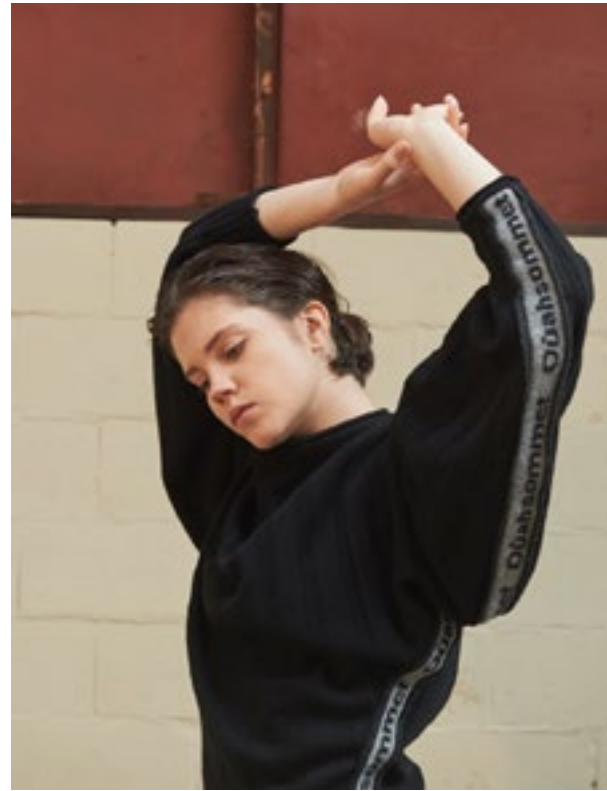

Oùahsommet

Winter trip Fall/Winter 2018

3

4

5

6

PRODUCT INFO

OUTER
REVERSIBLE LONG GOOSE-DOWN(NV)
/ OA4JP004A
₩678,000

OUTER
REVERSIBLE LONG GOOSE-DOWN(YE)
/ OA4JP004A
₩678,000

OUTER
MULTI LAYER WINTER LONG JUMPER(GR)
/ OA5DN002A
₩598,000

OUTER
QUILTED SHELL GOOSE DOWN(BK)
/ OA5DN003A
₩598,000

OUTER
QUILTED SHELL GOOSE DOWN(WH)
/ OA5DN003A
₩598,000