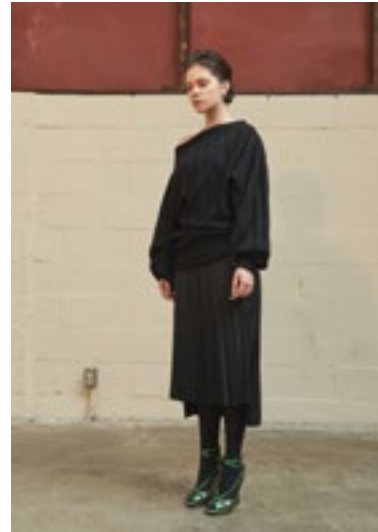

TOP
MULTI-USE MUFFLER SWEATER(VT)
/ OA4PO008A
₩178,000
BOTTOM
SUNRAY PLEATS SKIRT(BK)
/ OA3SK006A
₩148,000