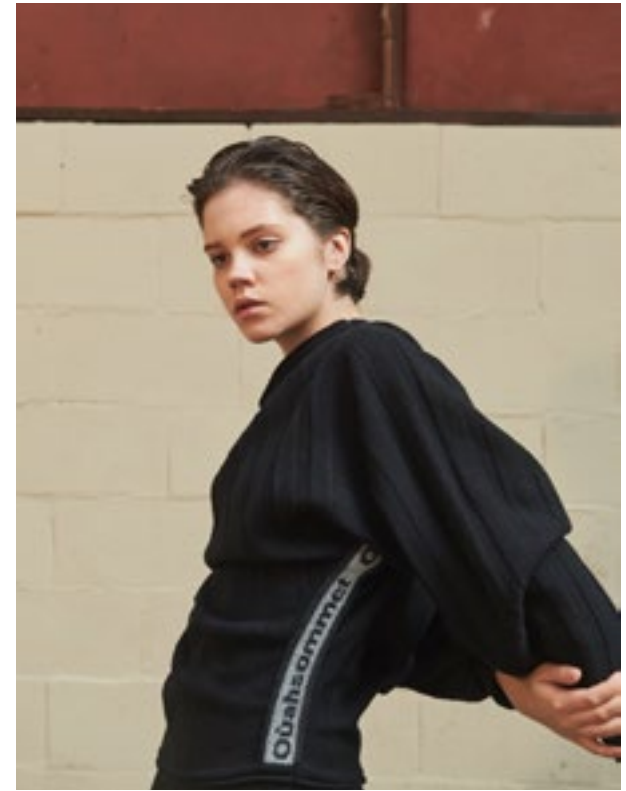

Oùahsommet

Winter trip Fall/Winter 2018

3

4

5

6

PRODUCT INFO

OUTER
REVERSIBLE LONG GOOSE-DOWN(NV)
/ OA4JP004A
₩678,000

OUTER
REVERSIBLE LONG GOOSE-DOWN(YE)
/ OA4JP004A
₩678,000

OUTER
MULTI LAYER WINTER LONG JUMPER(GR)
/ OA5DN002A
₩598,000

OUTER
QUILTED SHELL GOOSE DOWN(BK)
/ OA5DN003A
₩598,000

OUTER
QUILTED SHELL GOOSE DOWN(WH)
/ OA5DN003A
₩598,000