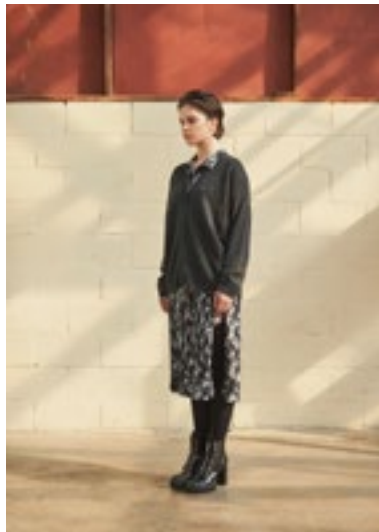

TOP
CLASSIC WOOL CARDIGAN(GR)
/ OA4CD001A
₩188,000
BOTTOM
FLOWER PLEATS DRESS(BK)
/ OA2OP010A
₩278,000