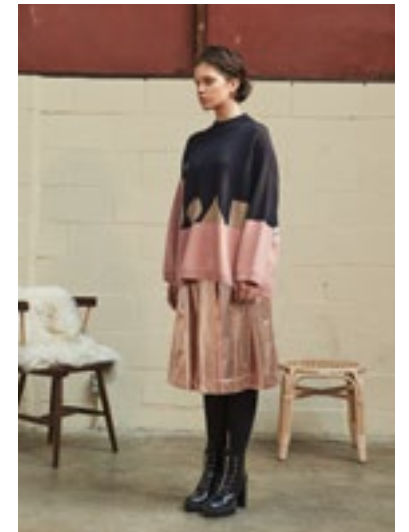

TOP
BACK WRAP TURTLE-NECK SWEATER(GR)
/ OA4PO004A
₩178,000
BOTTOM
SUNRAY PLEATS SKIRT(YE)
/ OA3SK006A
₩148,000

TOP
MULTI COLOR BLOCK WOOL SWEATER(GR)
/ OA4PO005A
₩228,000
BOTTOM
METALLIC FOIL PLEATS SKIRT(GD)
/ OA3SK004A
₩158,000