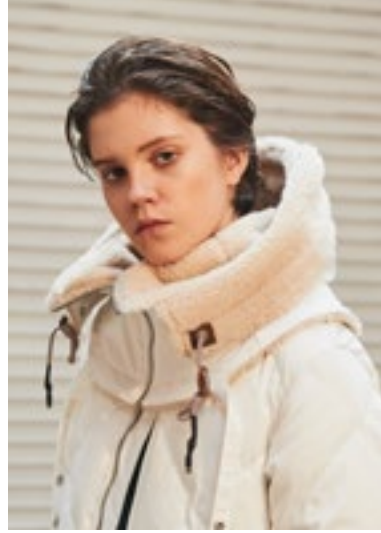

ACC
WOOL HOODIE SNOOD NECK-WARMER(WH)
/ OA5AC001A
₩188,000