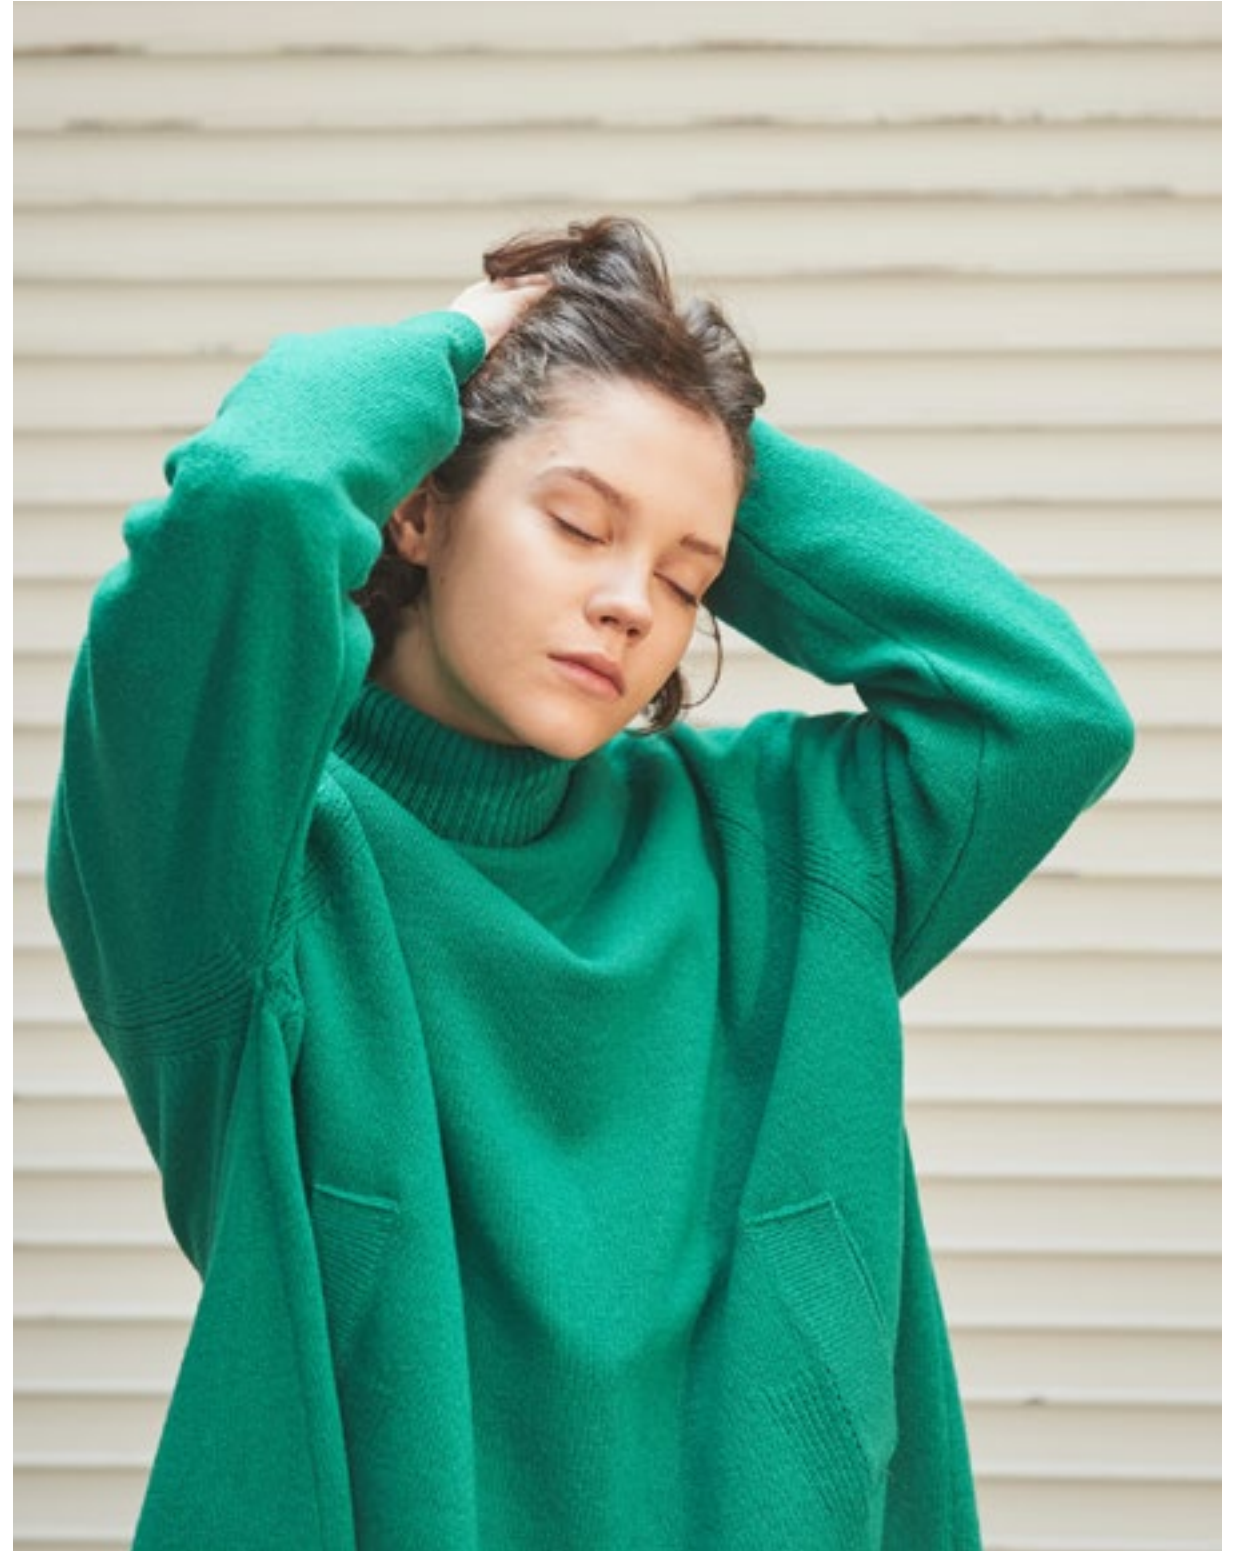

Oùahsommet

Winter trip Fall/Winter 2018

3

4

5

6

PRODUCT INFO

OUTER
REVERSIBLE LONG GOOSE-DOWN(NV)
/ OA4JP004A
₩678,000

OUTER
REVERSIBLE LONG GOOSE-DOWN(YE)
/ OA4JP004A
₩678,000

OUTER
MULTI LAYER WINTER LONG JUMPER(GR)
/ OA5DN002A
₩598,000

OUTER
QUILTED SHELL GOOSE DOWN(BK)
/ OA5DN003A
₩598,000

OUTER
QUILTED SHELL GOOSE DOWN(WH)
/ OA5DN003A
₩598,000