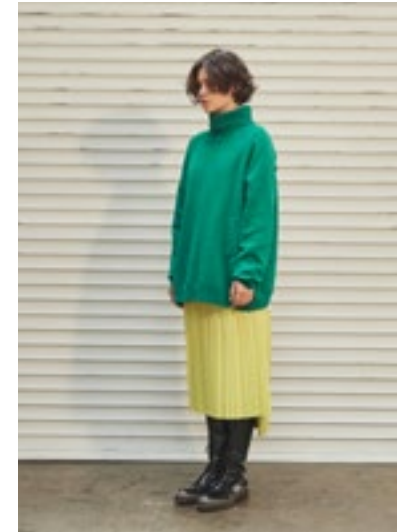

TOP
BACK WRAP TURTLE-NECK SWEATER(GR)
/ OA4PO004A
₩178,000
BOTTOM
SUNRAY PLEATS SKIRT(YE)
/ OA3SK006A
₩148,000