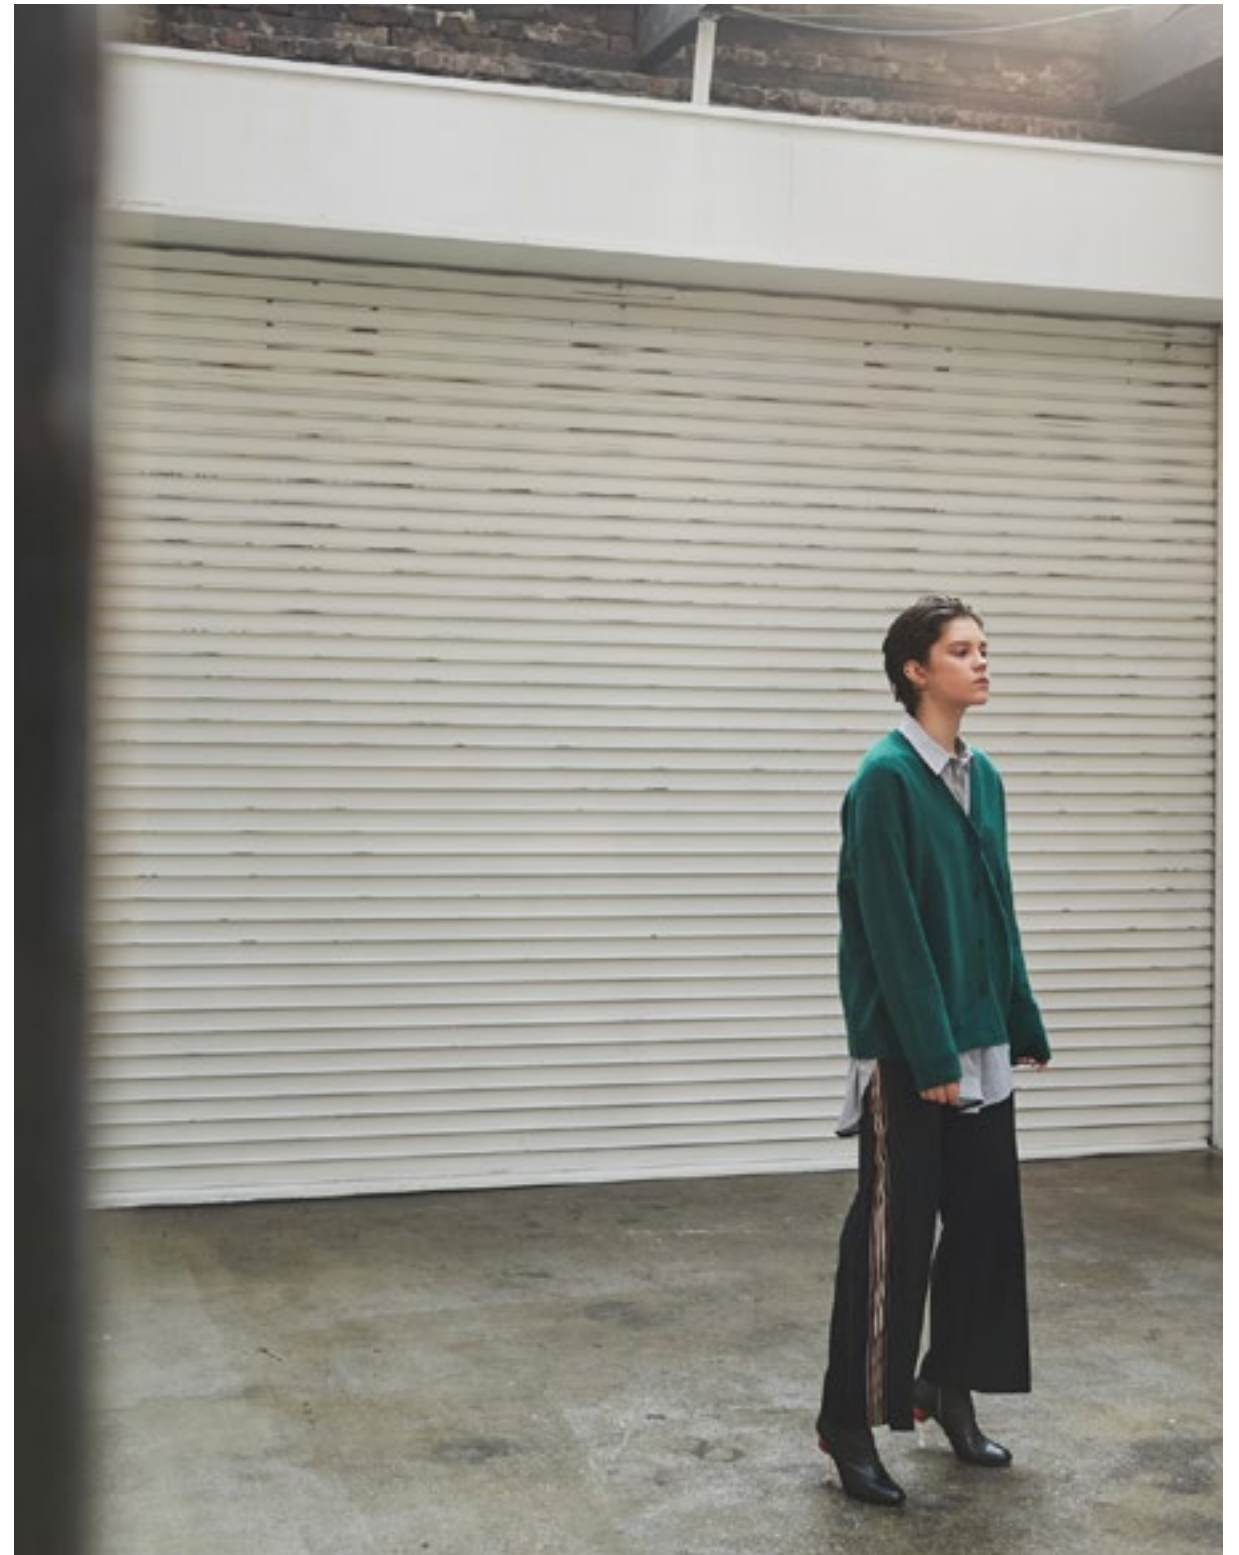

Oùahsommet

Winter trip Fall/Winter 2018

3

4

5

6

PRODUCT INFO

OUTER
REVERSIBLE LONG GOOSE-DOWN(NV)
/ OA4JP004A
₩678,000

OUTER
REVERSIBLE LONG GOOSE-DOWN(YE)
/ OA4JP004A
₩678,000

OUTER
MULTI LAYER WINTER LONG JUMPER(GR)
/ OA5DN002A
₩598,000

OUTER
QUILTED SHELL GOOSE DOWN(BK)
/ OA5DN003A
₩598,000

OUTER
QUILTED SHELL GOOSE DOWN(WH)
/ OA5DN003A
₩598,000