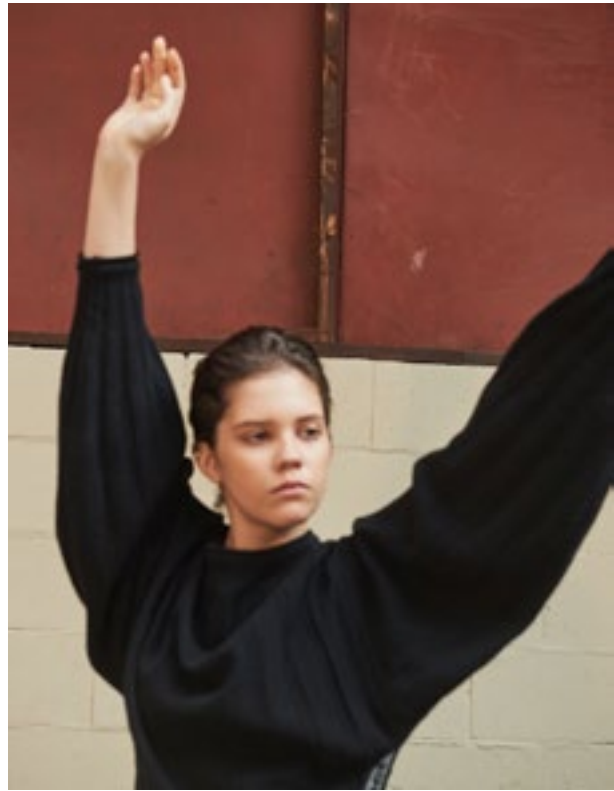

Oùahsommet

Winter trip Fall/Winter 2018

3

4

5

6

PRODUCT INFO

OUTER
REVERSIBLE LONG GOOSE-DOWN(NV)
/ OA4JP004A
₩678,000

OUTER
REVERSIBLE LONG GOOSE-DOWN(YE)
/ OA4JP004A
₩678,000

OUTER
MULTI LAYER WINTER LONG JUMPER(GR)
/ OA5DN002A
₩598,000

OUTER
QUILTED SHELL GOOSE DOWN(BK)
/ OA5DN003A
₩598,000

OUTER
QUILTED SHELL GOOSE DOWN(WH)
/ OA5DN003A
₩598,000