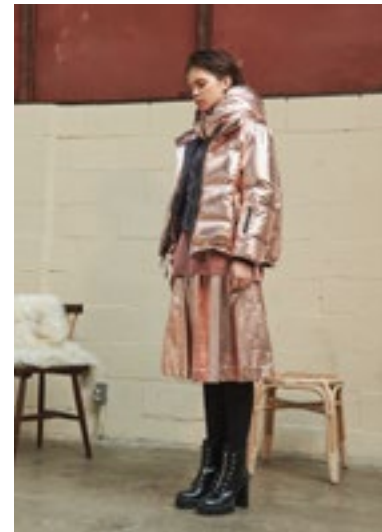

OUTER
REVERSIBLE LONG GOOSE-DOWN(YE)
/ OA4JP004A
₩678,000

OUTER
MULTI LAYER WINTER LONG JUMPER(GR)
/ OA5DN002A
₩598,000

OUTER
QUILTED SHELL GOOSE DOWN(BK)
/ OA5DN003A
₩598,000

OUTER
QUILTED SHELL GOOSE DOWN(WH)
/ OA5DN003A
₩598,000

OUTER
METALLIC FOIL POWER-PUFF GOOSE
DOWN(NV)
/ OA5DN004A
₩598,000

OUTER
MULTI LAYER WINTER LONG JUMPER(BK)
/ OA5DN002A
₩598,000

OUTER
TRANSFORMING LONG GOOSE-DOWN(NV)
/ OA4DN001A
₩498,000

OUTER
TRANSFORMING LONG GOOSE-DOWN(NV)
/ OA4DN001A
₩498,000

OUTER
METALLIC FOIL POWER-PUFF GOOSE
DOWN(GD) / OA5DN004A
₩598,000
BOTTOM
METALLIC FOIL PLEATS SKIRT(GD)
/ OA3SK004A
₩158,000

OUTER
REVERSIBLE BLOUSON JACKET(NV)
/ OA4JK009A
₩398,000
BOTTOM
KNIFE PLEATS PRINT SKIRT(WN)
/ OA3SK002A
₩158,000